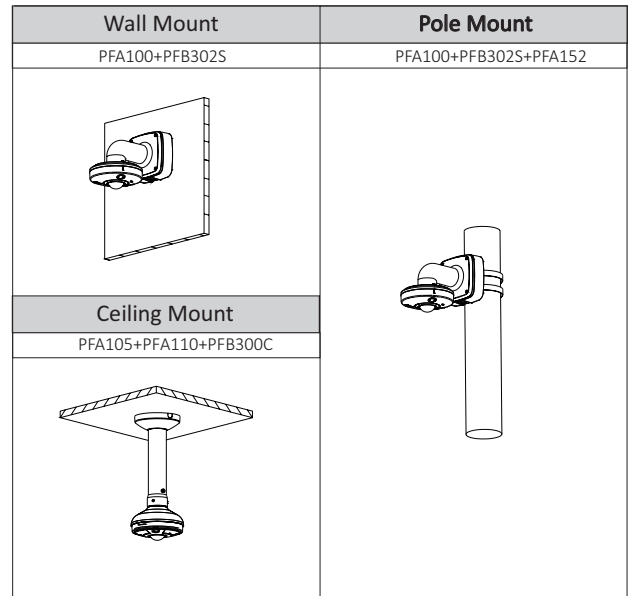

Construction

Casing	Metal
Dimensions	Φ149.8mm×47.7mm(Φ5.9"×1.88")
Net Weight	0.58kg(1.28lb)
Gross Weight	1.0kg(2.2lb)

Ordering Information

Type	Part Number	Description
12MP camera	DH-IPC-EBW81230P	12MP Panoramic Network IR Fisheye Camera, PAL
	DH-IPC-EBW81230N	12MP Panoramic Network IR Fisheye Camera, NTSC
	IPC-EBW81230P	12MP Panoramic Network IR Fisheye Camera, PAL
	IPC-EBW81230N	12MP Panoramic Network IR Fisheye Camera, NTSC
Accessories (optional)	PFA100	Mount Adapter
	PFB302S	Wall Mount
	PFA152	Pole Mount
	PFA105	Mount Adapter
	PFA110	Mount Adapter
	PFB300C	Ceiling Mount

Accessories

Optional:

PFA100
Mount Adapter

PFB302S
Wall Mount

PFA152
Pole Mount

PFA105
Mount Adapter

PFA110
Mount Adapter

PFB300C
Ceiling Mount